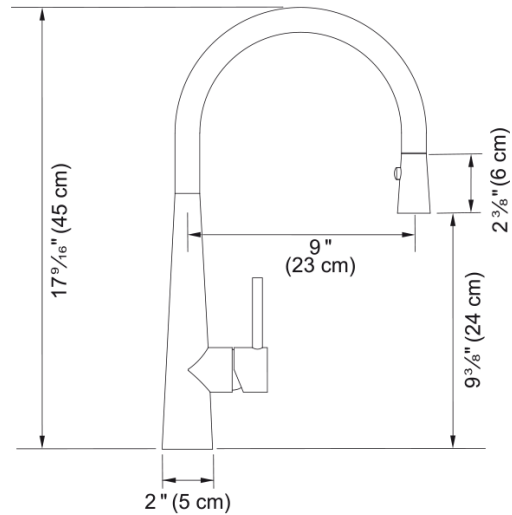

## Steel Pull-Down Faucet - STL-PD-GLD | 115.0689.823

#### Product Dimensions

Faucet hole diameter	35 mm
Cartridge dimension	35 mm

#### Installation

Mounting type	Shank
Water supply hose connection	1/2"
Water supply hose length	800 mm